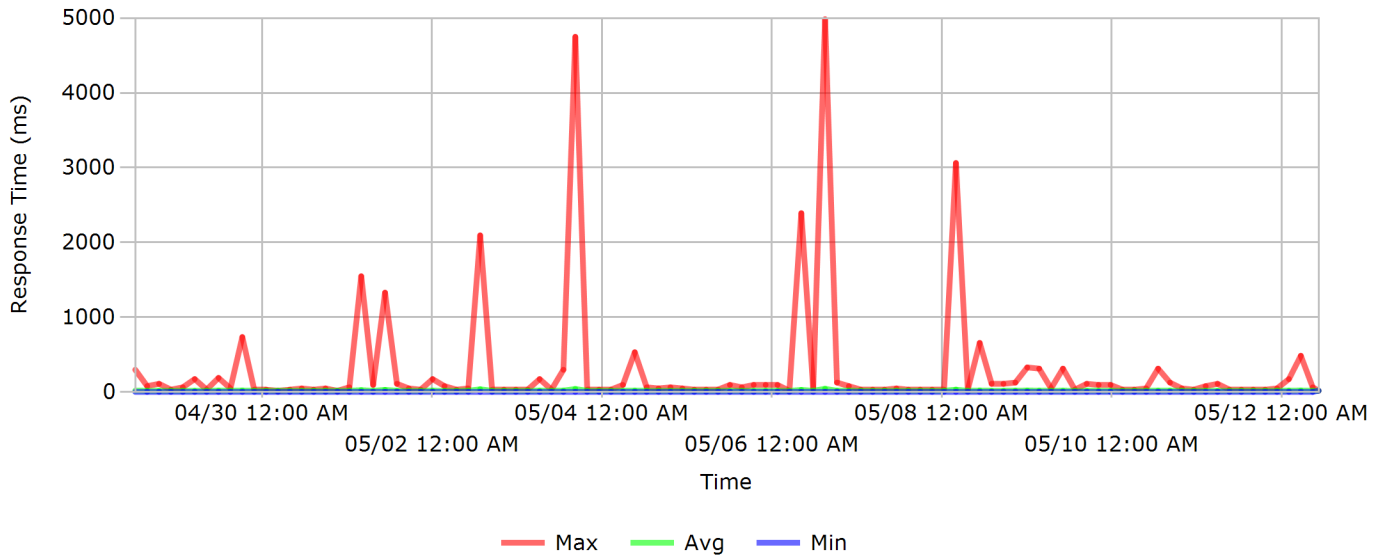

Availability

Uptime (99.89%)
Downtime (0.11%)

Content Search

Unhealthy (0.00%)
Healthy (99.87%)
Not Executed (0.13%)

Response Times

Website Title: nike plus
HomePage URL: http://store.nike.com/us/en_us/?l=shop,pdp,ctr-inline/cid-1/pid-406329
Monitored URL: http://store.nike.com:80/us/en_us/?l=shop,pdp,ctr-inline/cid-1/pid-406329
Period: 4/28/2011 10:30:00 AM - 5/12/2011 10:30:00 AM
Created On: 5/12/2011 10:32:00 AM