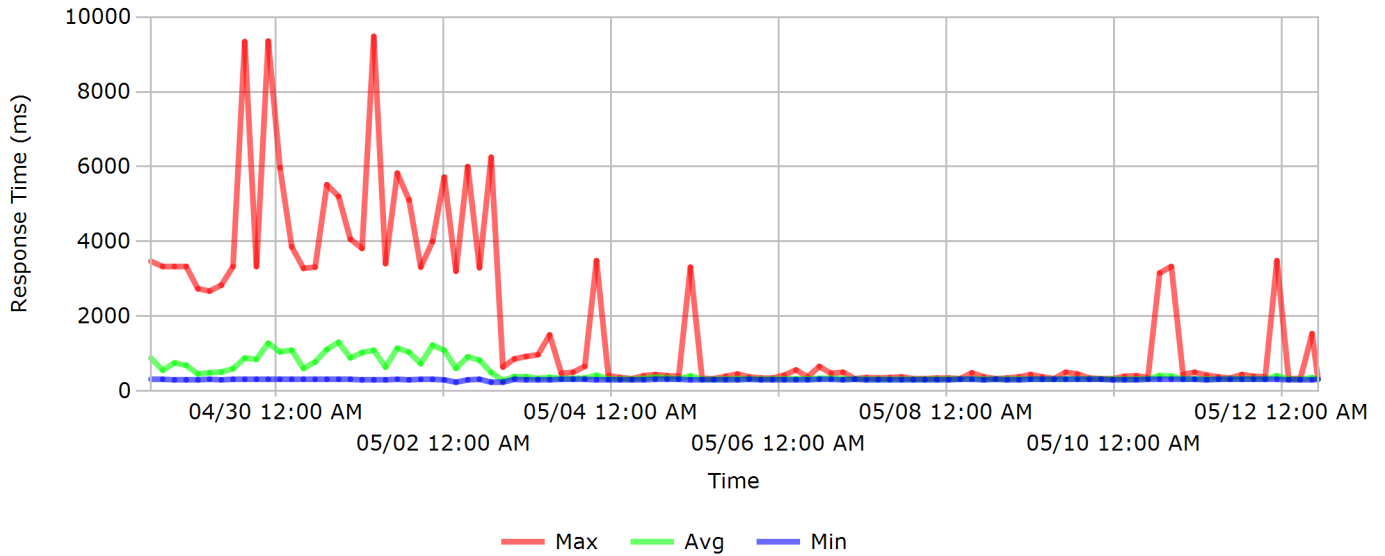

Availability

Uptime (98.70%)
Downtime (1.30%)

Content Search

Unhealthy (0.00%)
Healthy (98.68%)
Not Executed (1.32%)

Response Times

Website Title: Microsoft Live Meeting
HomePage URL: https://www103.livemeeting.com/cc/lpikanata/home
Monitored URL: https://www103.livemeeting.com:443/cc/lpikanata/home
Period: 4/28/2011 10:30:00 AM - 5/12/2011 10:30:00 AM
Created On: 5/12/2011 10:31:55 AM

Availability

Uptime (99.73%)
Downtime (0.27%)

Content Search

Unhealthy (99.71%)
Healthy (0.00%)
Not Executed (0.29%)

Response Times

Website Title: Microsoft SharePoint Online
HomePage URL: https://lpikanatamicrosoftonlinecom-1.sharepoint.microsoftonline.com/
Monitored URL: http://levelplatforms.com:80
Period: 4/28/2011 10:30:00 AM - 5/12/2011 10:30:00 AM
Created On: 5/12/2011 10:31:58 AM