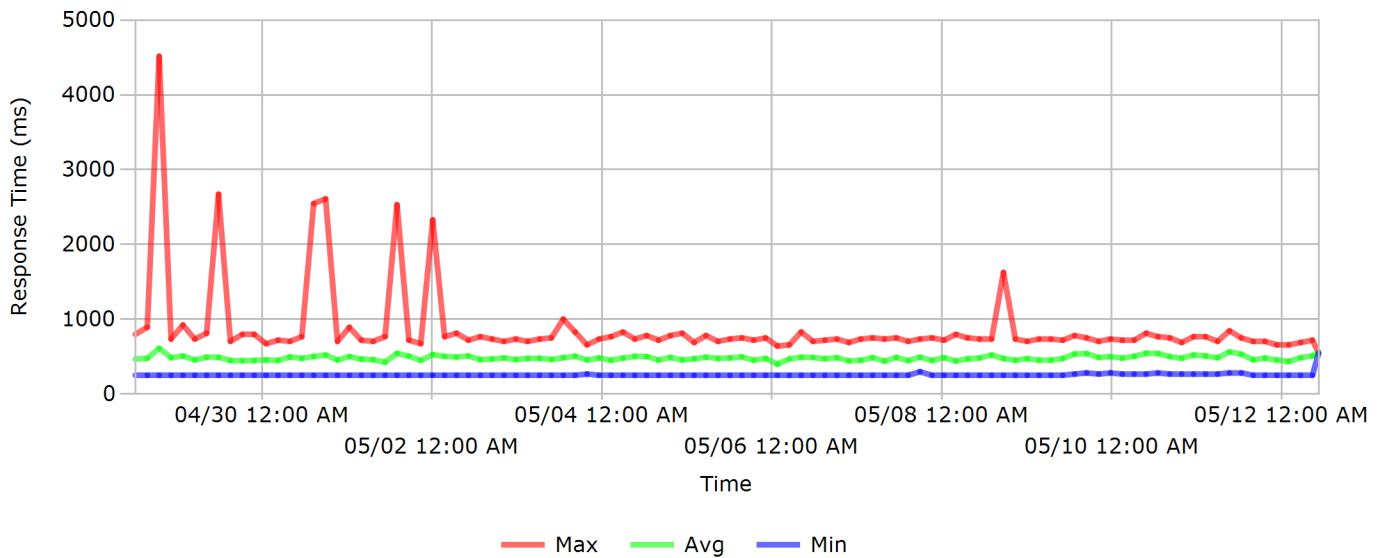

Availability

Uptime (99.73%)
Downtime (0.27%)

Content Search

Unhealthy (99.71%)
Healthy (0.00%)
Not Executed (0.29%)

Response Times

Website Title: Microsoft SharePoint Online
HomePage URL: https://lpikanatamicrosoftonlinecom-1.sharepoint.microsoftonline.com/
Monitored URL: http://levelplatforms.com:80
Period: 4/28/2011 10:30:00 AM - 5/12/2011 10:30:00 AM
Created On: 5/12/2011 10:31:58 AM

Availability

Uptime (99.89%)
Downtime (0.11%)

Content Search

Unhealthy (0.00%)
Healthy (99.87%)
Not Executed (0.13%)

Response Times

Website Title: nike plus
HomePage URL: http://store.nike.com/us/en_us/?l=shop,pdp,ctr-inline/cid-1/pid-406329
Monitored URL: http://store.nike.com:80/us/en_us/?l=shop,pdp,ctr-inline/cid-1/pid-406329
Period: 4/28/2011 10:30:00 AM - 5/12/2011 10:30:00 AM
Created On: 5/12/2011 10:32:00 AM